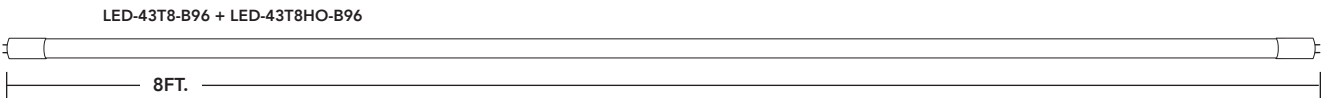

T8 RETROFITS BALLAST BYPASS - TYPE B - DOUBLE-ENDED POWER

easier to install

double ended power

- 9W, 12W, 15W & 43W models.
- Available in 2ft, 3ft, 4ft & 8ft lengths.
- 3000K, 3500K, 4000K & 5000K color options.
- Beautiful uniform illumination from our glass construction.
- Frosted lens softens the light output.
- 8ft lamps is available in either single pin (FA8) or HO (R17D) style end caps.
- Approved for installation in completely enclosed fixtures

PART #	UPC	REPLACES	WATTAGE	LUMENS	CCT (K)	BASE	LENGTH	QUICK SHIP
LED-9T8-840DE24-G3	844006022877	17W	9W	1150	4000K	G13	2 FT	●
LED-12T8-840DE36-G3	844006022914	25W	12W	1450	4000K	G13	3 FT	●
LED-12T8-840DE48-G3	844006022952	32W	12W	1800	4000K	G13	4 FT	●
LED-15T8-840DE48-G3	844006022990	32W	15W	2200	4000K	G13	4 FT	●
LED-43T8-840B96-G3	844006023058	60W-90W	43W	5500	4000K	FA8	8 FT (w/ FA8 ends)	●
LED-43T8HO-840B96-G3	844006023034	60W-90W	43W	5500	4000K	R17D	8 FT (w/ R17D ends)	●

* All models intended to replace T8 fluorescent lamps of the same length.
 * See page 2 for additional color temperatures.

T8 RETROFITS BALLAST BYPASS - TYPE B

PART NUMBER BUILDER

MFR	WATTAGE	PRODUCT	CCT	TECHNOLOGY	LENGTH (IN)	GENERATION
LED		T8				G3
	9	T8HO*	830=3000K/85CRI	DE	24	
	12	*8FT MODEL ONLY	835=3500K/85CRI	B	36	
	15		840=4000K/85CRI		48	
	43		850=5000K/85CRI		96	