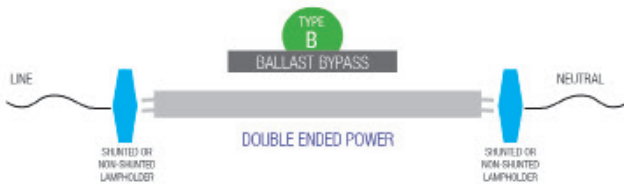

T8 RETROFITS BALLAST BYPASS - TYPE B - DOUBLE-ENDED POWER

easier to install

double ended power

- 9W, 12W, 15W & 43W models.
- Available in 2ft, 3ft, 4ft & 8ft lengths.
- 3000K, 3500K, 4000K & 5000K color options.
- Beautiful uniform illumination from our glass construction.
- Frosted lens softens the light output.
- 8ft lamps is available in either single pin (FA8) or HO (R17D) style end caps.
- Approved for installation in completely enclosed fixtures

PART #	UPC	REPLACES	WATTAGE	LUMENS	CCT (K)	BASE	LENGTH	QUICK SHIP
LED-9T8-840DE24-G3	844006022877	17W	9W	1150	4000K	G13	2 FT	●
LED-12T8-840DE36-G3	844006022914	25W	12W	1450	4000K	G13	3 FT	●
LED-12T8-840DE48-G3	844006022952	32W	12W	1800	4000K	G13	4 FT	●
LED-15T8-840DE48-G3	844006022990	32W	15W	2200	4000K	G13	4 FT	●
LED-43T8-840B96-G3	844006023058	60W-90W	43W	5500	4000K	FA8	8 FT (w/ FA8 ends)	●
LED-43T8HO-840B96-G3	844006023034	60W-90W	43W	5500	4000K	R17D	8 FT (w/ R17D ends)	●