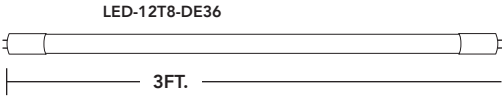

T8 RETROFITS BALLAST BYPASS - TYPE B - DOUBLE-ENDED POWER

easier to install

double ended power

- 9W, 12W, 15W & 43W models.
- Available in 2ft, 3ft, 4ft & 8ft lengths.
- 3000K, 3500K, 4000K & 5000K color options.
- Beautiful uniform illumination from our glass construction.
- Frosted lens softens the light output.
- 8ft lamps is available in either single pin (FA8) or HO (R17D) style end caps.
- Approved for installation in completely enclosed fixtures

PART #	UPC	REPLACES	WATTAGE	LUMENS	CCT (K)	BASE	LENGTH	QUICK SHIP
LED-9T8-840DE24-G3	844006022877	17W	9W	1150	4000K	G13	2 FT	●
LED-12T8-840DE36-G3	844006022914	25W	12W	1450	4000K	G13	3 FT	●
LED-12T8-840DE48-G3	844006022952	32W	12W	1800	4000K	G13	4 FT	●
LED-15T8-840DE48-G3	844006022990	32W	15W	2200	4000K	G13	4 FT	●
LED-43T8-840B96-G3	844006023058	60W-90W	43W	5500	4000K	FA8	8 FT (w/ FA8 ends)	●
LED-43T8HO-840B96-G3	844006023034	60W-90W	43W	5500	4000K	R17D	8 FT (w/ R17D ends)	●

* All models intended to replace T8 fluorescent lamps of the same length.
 * See page 2 for additional color temperatures.

T8 RETROFITS BALLAST BYPASS - TYPE B

PART NUMBER BUILDER

MFR	WATTAGE	PRODUCT	CCT	TECHNOLOGY	LENGTH (IN)	GENERATION
LED		T8				G3
	9	T8HO*	830=3000K/85CRI	DE	24	
	12	*8FT MODEL ONLY	835=3500K/85CRI	B	36	
	15		840=4000K/85CRI		48	
	43		850=5000K/85CRI		96	